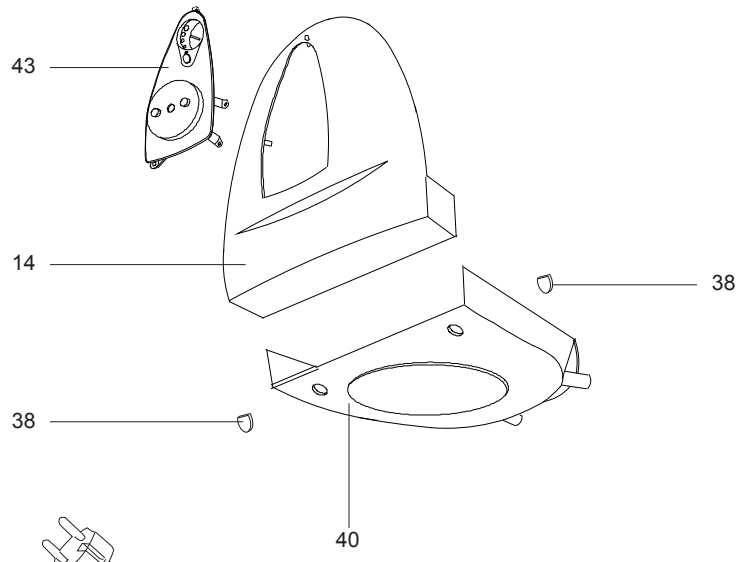

ARISTON

SPARE PARTS EXPLODED VIEW STORAGE ELECTRIC WATER HEATERS

Model

TI-SHAPE QB EE

R8216035-05 - 10/10/2013

TI-SHAPE QB EE

Storage Electric Water Heaters

1	504273	TI-SHAPE 50 QB EE	04-2004	01-2012
2	874149	TI-SHAPE 50VE-FE 1.2	01-2012	11-2012
3	504274	TI-SHAPE 65 QB EE	04-2004	10-2011
4	504275	TI-SHAPE 80 QB EE	04-2004	01-2012
5	874150	TI-SHAPE 80VE-FE 1.2	01-2012	11-2012
6	504276	TI-SHAPE 100 QB EE	04-2004	01-2012
7	874151	TI-SHAPE 100VE-FE 1.5	01-2012	11-2012

Col	Reference	Model type	Begin	End