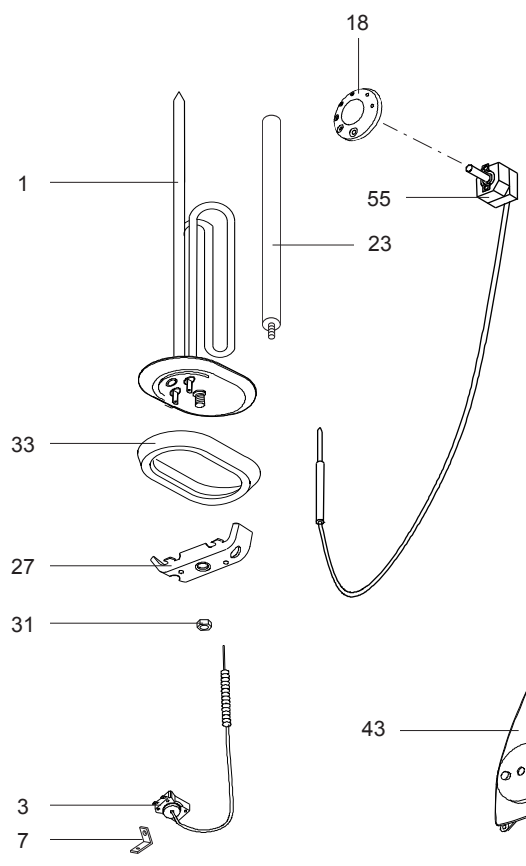

ARISTON

SPARE PARTS EXPLODED VIEW STORAGE ELECTRIC WATER HEATERS

Model

TI-SHAPE QB EE

R8216035-05 - 10/10/2013

TI-SHAPE QB EE

Storage Electric Water Heaters

1	504273	TI-SHAPE 50 QB EE	04-2004	01-2012
2	874149	TI-SHAPE 50VE-FE 1.2	01-2012	11-2012
3	504274	TI-SHAPE 65 QB EE	04-2004	10-2011
4	504275	TI-SHAPE 80 QB EE	04-2004	01-2012
5	874150	TI-SHAPE 80VE-FE 1.2	01-2012	11-2012
6	504276	TI-SHAPE 100 QB EE	04-2004	01-2012
7	874151	TI-SHAPE 100VE-FE 1.5	01-2012	11-2012

Col	Reference	Model type	Begin	End